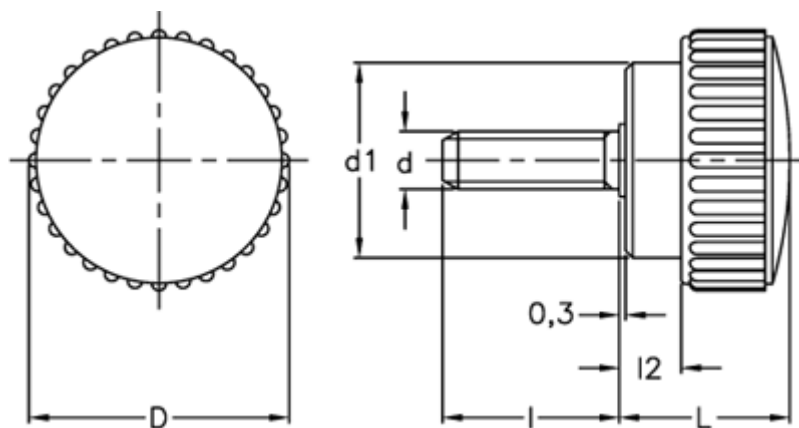

# Data Sheet

Article number: 2302002123

Description: E+G Knurled grip knob  
B.193/15 p-M4x16

## Measures

D	=	15
d1	=	11
d 6g	=	M4
l	=	16
L	=	11
l2	=	2